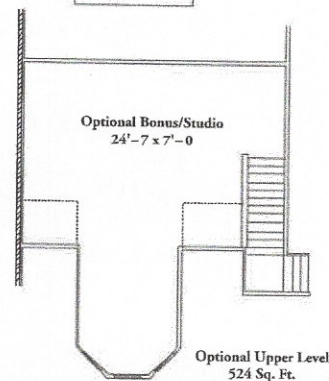

Elevation A

Elevation B

Elevation A & B

Elevation A

Elevation B

A gracious ranch-style plan, the Edgebrook offers three bedrooms, three plus baths, elegant formal dining room and private den. A bar stool counter between the kitchen and great room is ideal for informal dining. An optional bonus studio makes this a most versatile floor plan. The Edgebrook contains approximately 3,500 finished square feet.