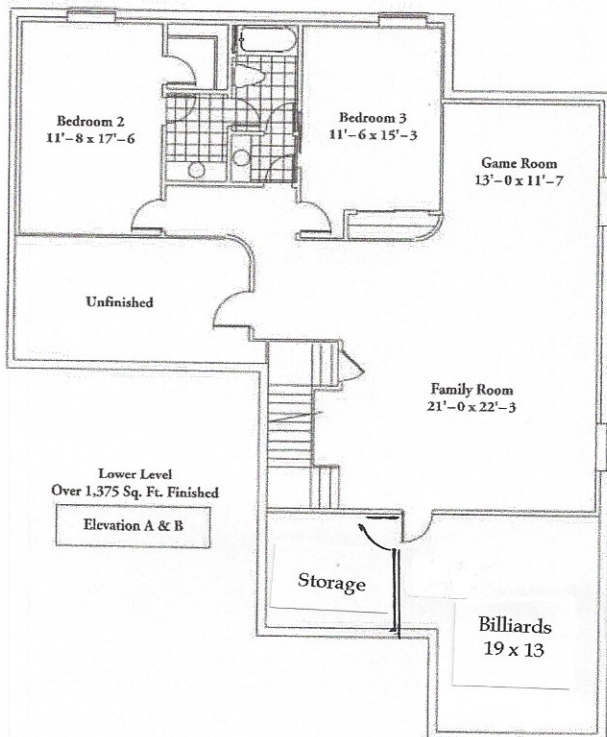

Elevation A

Elevation B

Elevation A & B

Elevation A

Elevation B

A gracious ranch-style plan, the Edgebrook offers three bedrooms, three plus baths, elegant formal dining room and private den. A bar stool counter between the kitchen and great room is ideal for informal dining. An optional bonus studio makes this a most versatile floor plan. The Edgebrook contains approximately 3,500 finished square feet.