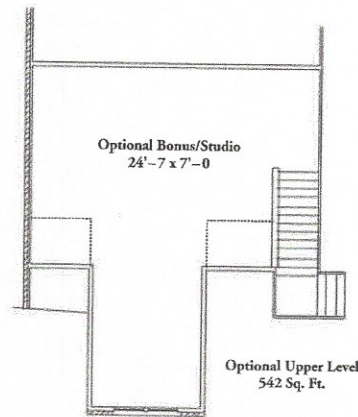

Elevation A

Elevation B

Elevation A & B

Elevation A

Elevation B

A gracious ranch-style plan, the Edgebrook offers three bedrooms, three plus baths, elegant formal dining room and private den. A bar stool counter between the kitchen and great room is ideal for informal dining. An optional bonus studio makes this a most versatile floor plan. The Edgebrook contains approximately 3,500 finished square feet.